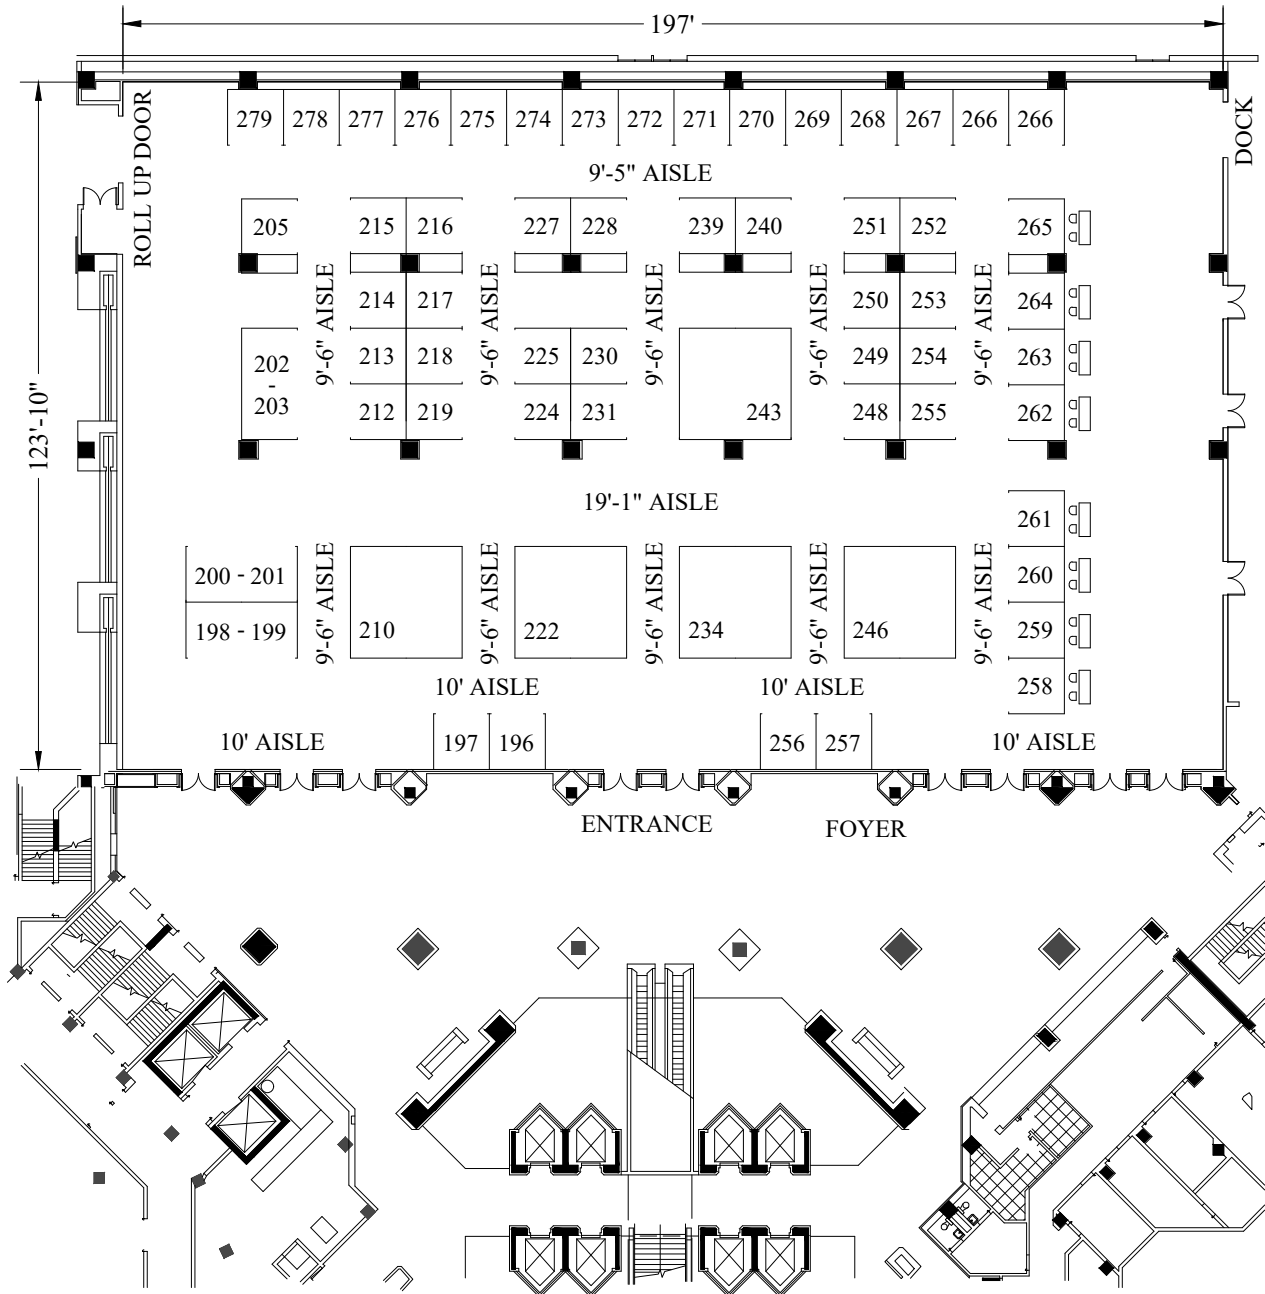

#### AUGUST 4-6, 2026

5 - 20' x 20' BOOTHS  
 52 - 10' x 10' BOOTHS  
 CEILING HEIGHT - 9' & 10'  
 COLUMN SIZE - 3'-4" x 3'-4"  
 IRSNEWORLEANS2026A.DWG 6-30-2026

SHOW HOURS: AUGUST 4 - 11AM TO 6 PM  
 AUGUST 5 - 10AM TO 2PM  
 TOTAL SQ. FT. - 24,762  
 EXPECTED OCCUPANCY - 2500