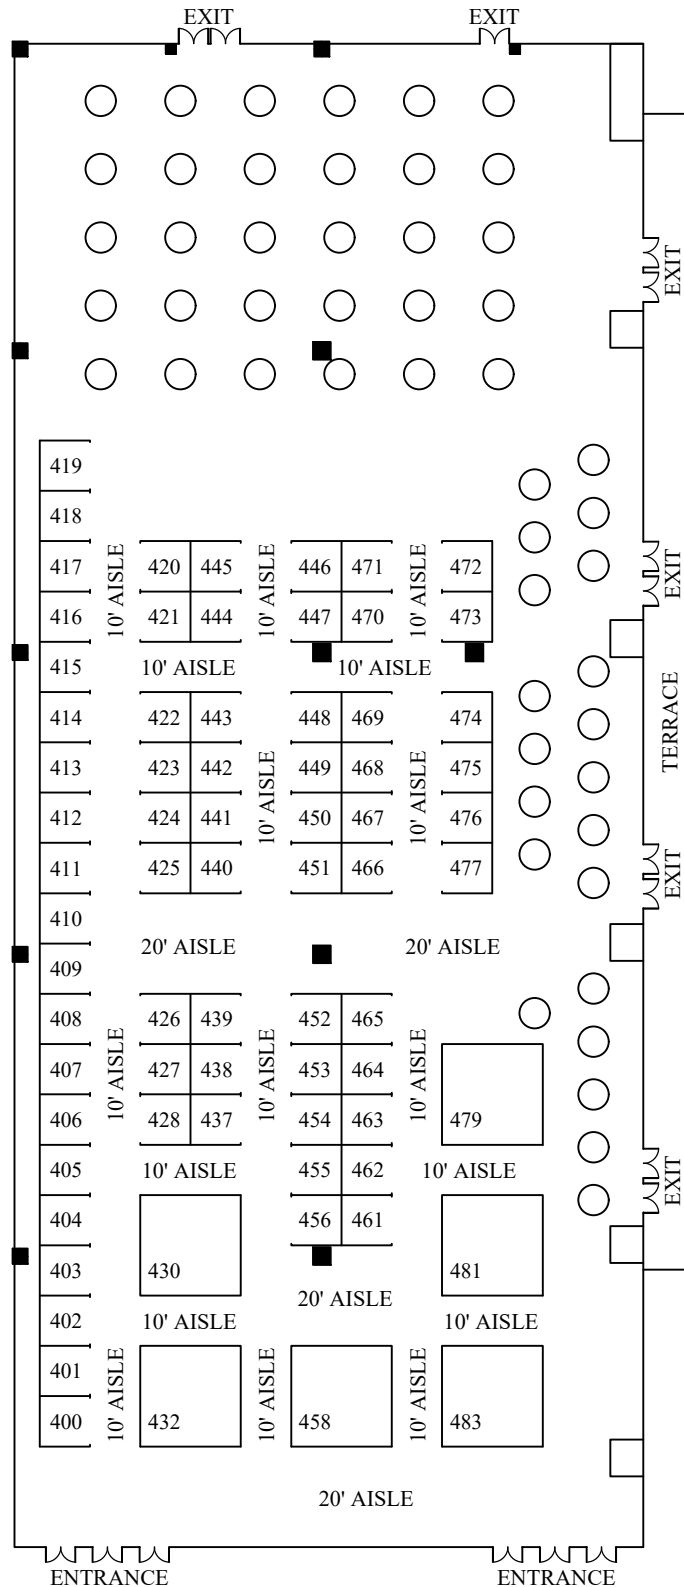

IRS NATIONWIDE TAX FORUM

GAYLORD NATIONAL RESORT AND CONVENTION CENTER PRINCE GEORGE'S EXHIBIT HALL E NATIONAL HARBOR, MD AUGUST 18-20, 2020

6 - 20' x 20' BOOTHS
 66 - 10' x 10' BOOTHS
 CEILING HEIGHT - 24'
 COLUMN SIZE - 4' x 4'
 FLOOR IS NOT CARPETED
 IRSDC2020A.DWG 2-3-2020