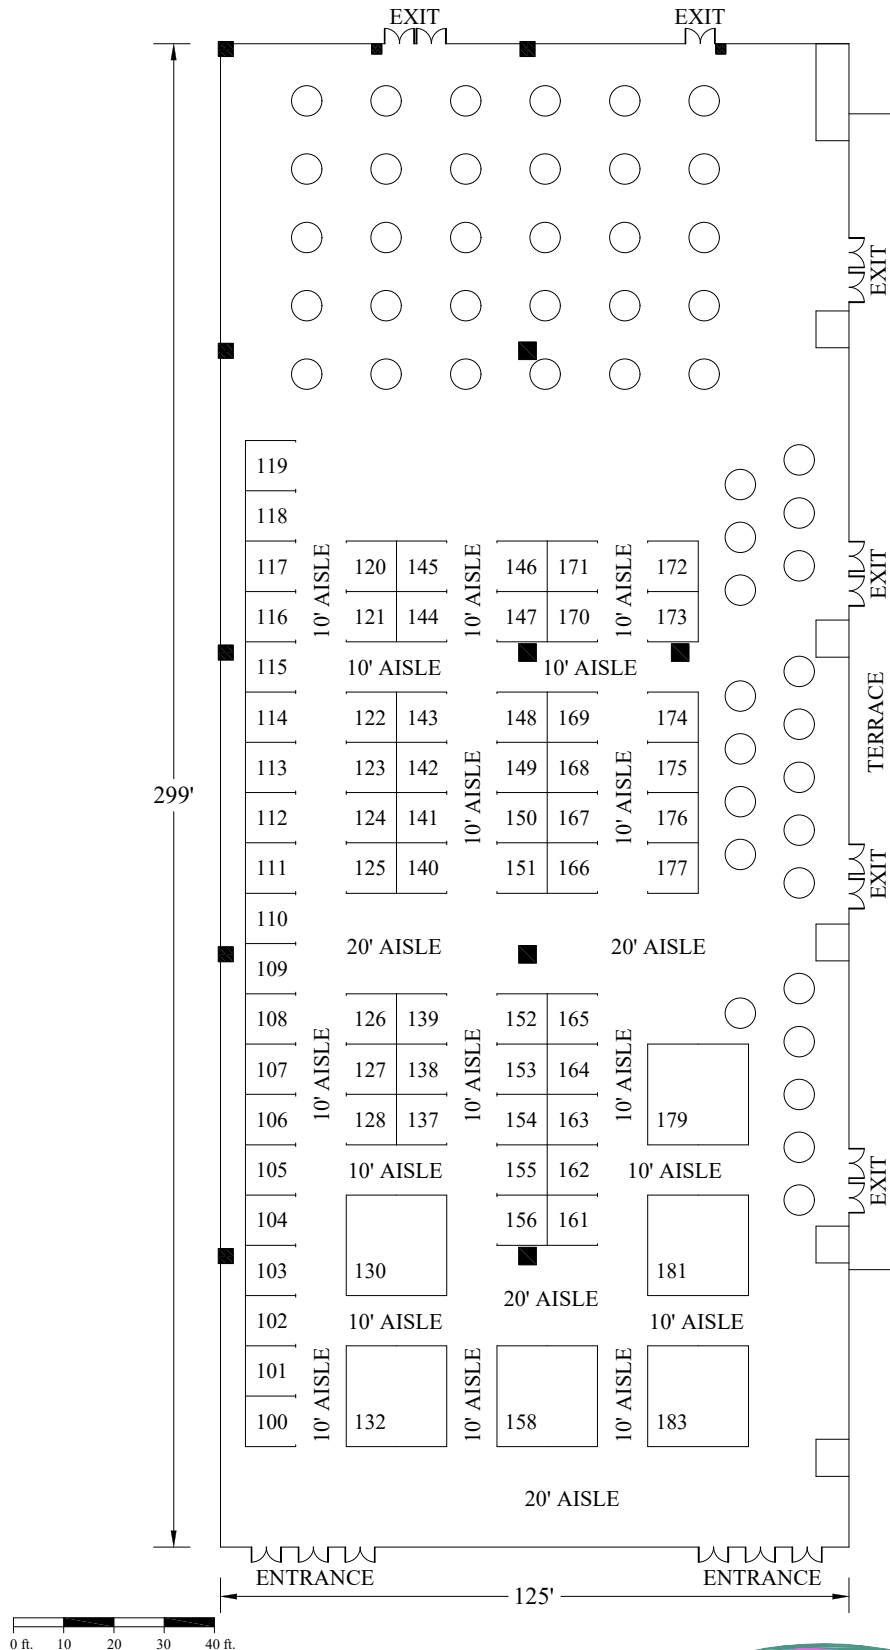

IRS NATIONWIDE TAX FORUM

GAYLORD NATIONAL HOTEL

PRINCE GEORGE'S EXHIBIT HALL E

WASHINGTON, DC

JULY 9-11, 2019

6 - 20' x 20' BOOTHS
66 - 10' x 10' BOOTHS
CEILING HEIGHT - 24'
COLUMN SIZE - 4' x 4'
FLOOR IS NOT CARPETED
IRSDC2019.DWG 1-23-2019

5187 Raynor Avenue
Linthicum, Maryland 21090
Phone: 410.789.5000